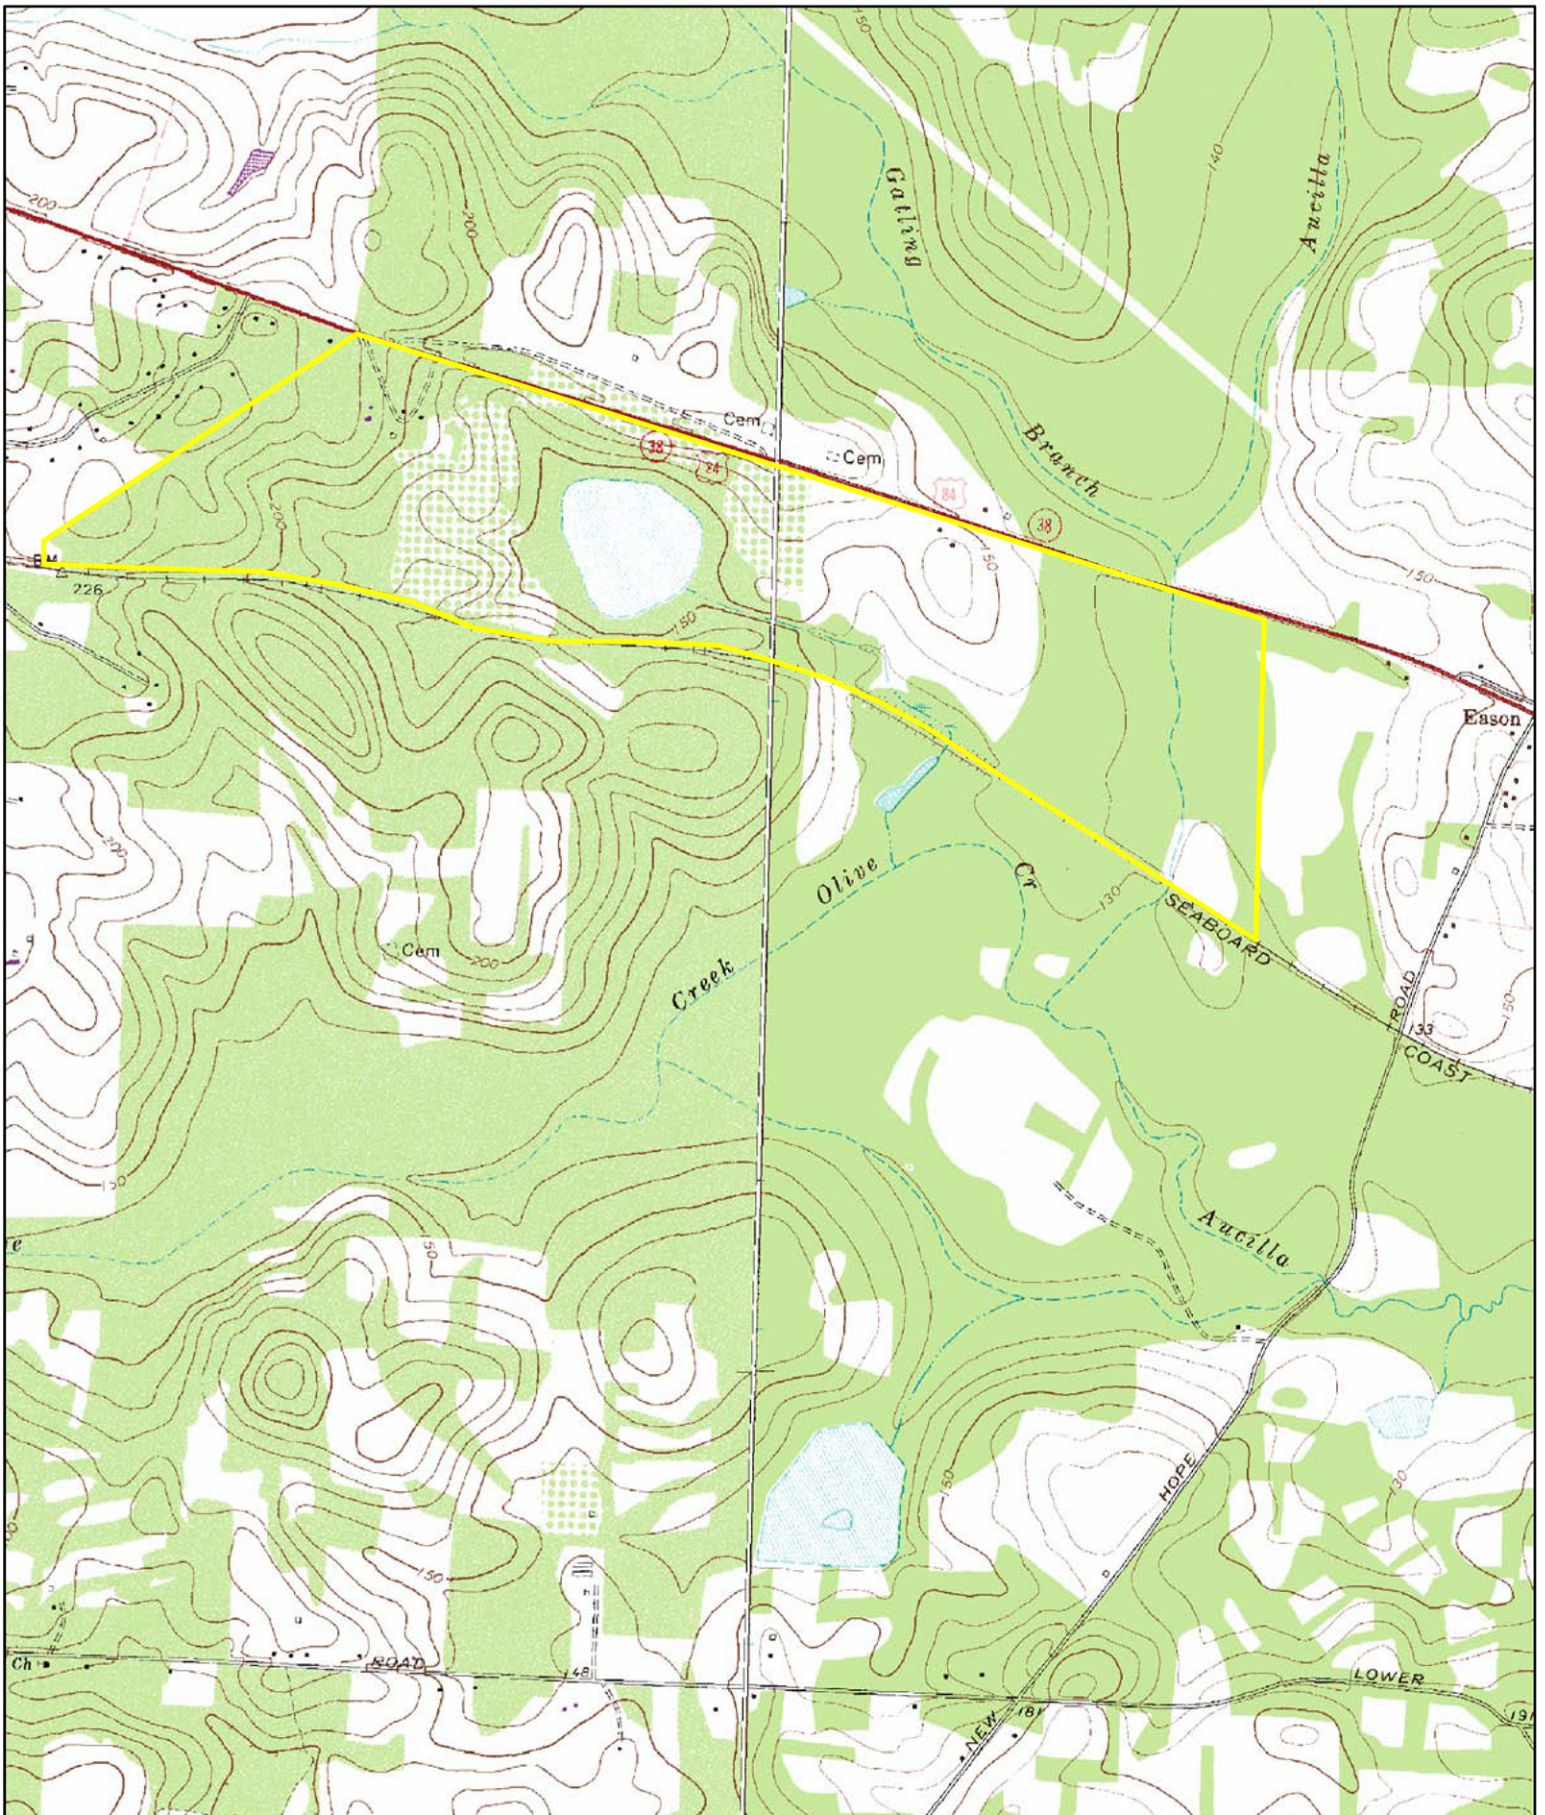

Searcy Pond - Thomas County, GA

D.E. Billingsley
Licensed Real Estate Broker
Alabama/Florida/Georgia/Montana

Phone: (850) 510-3309
Email: DE@debillingsley.com
www.debillingsley.com