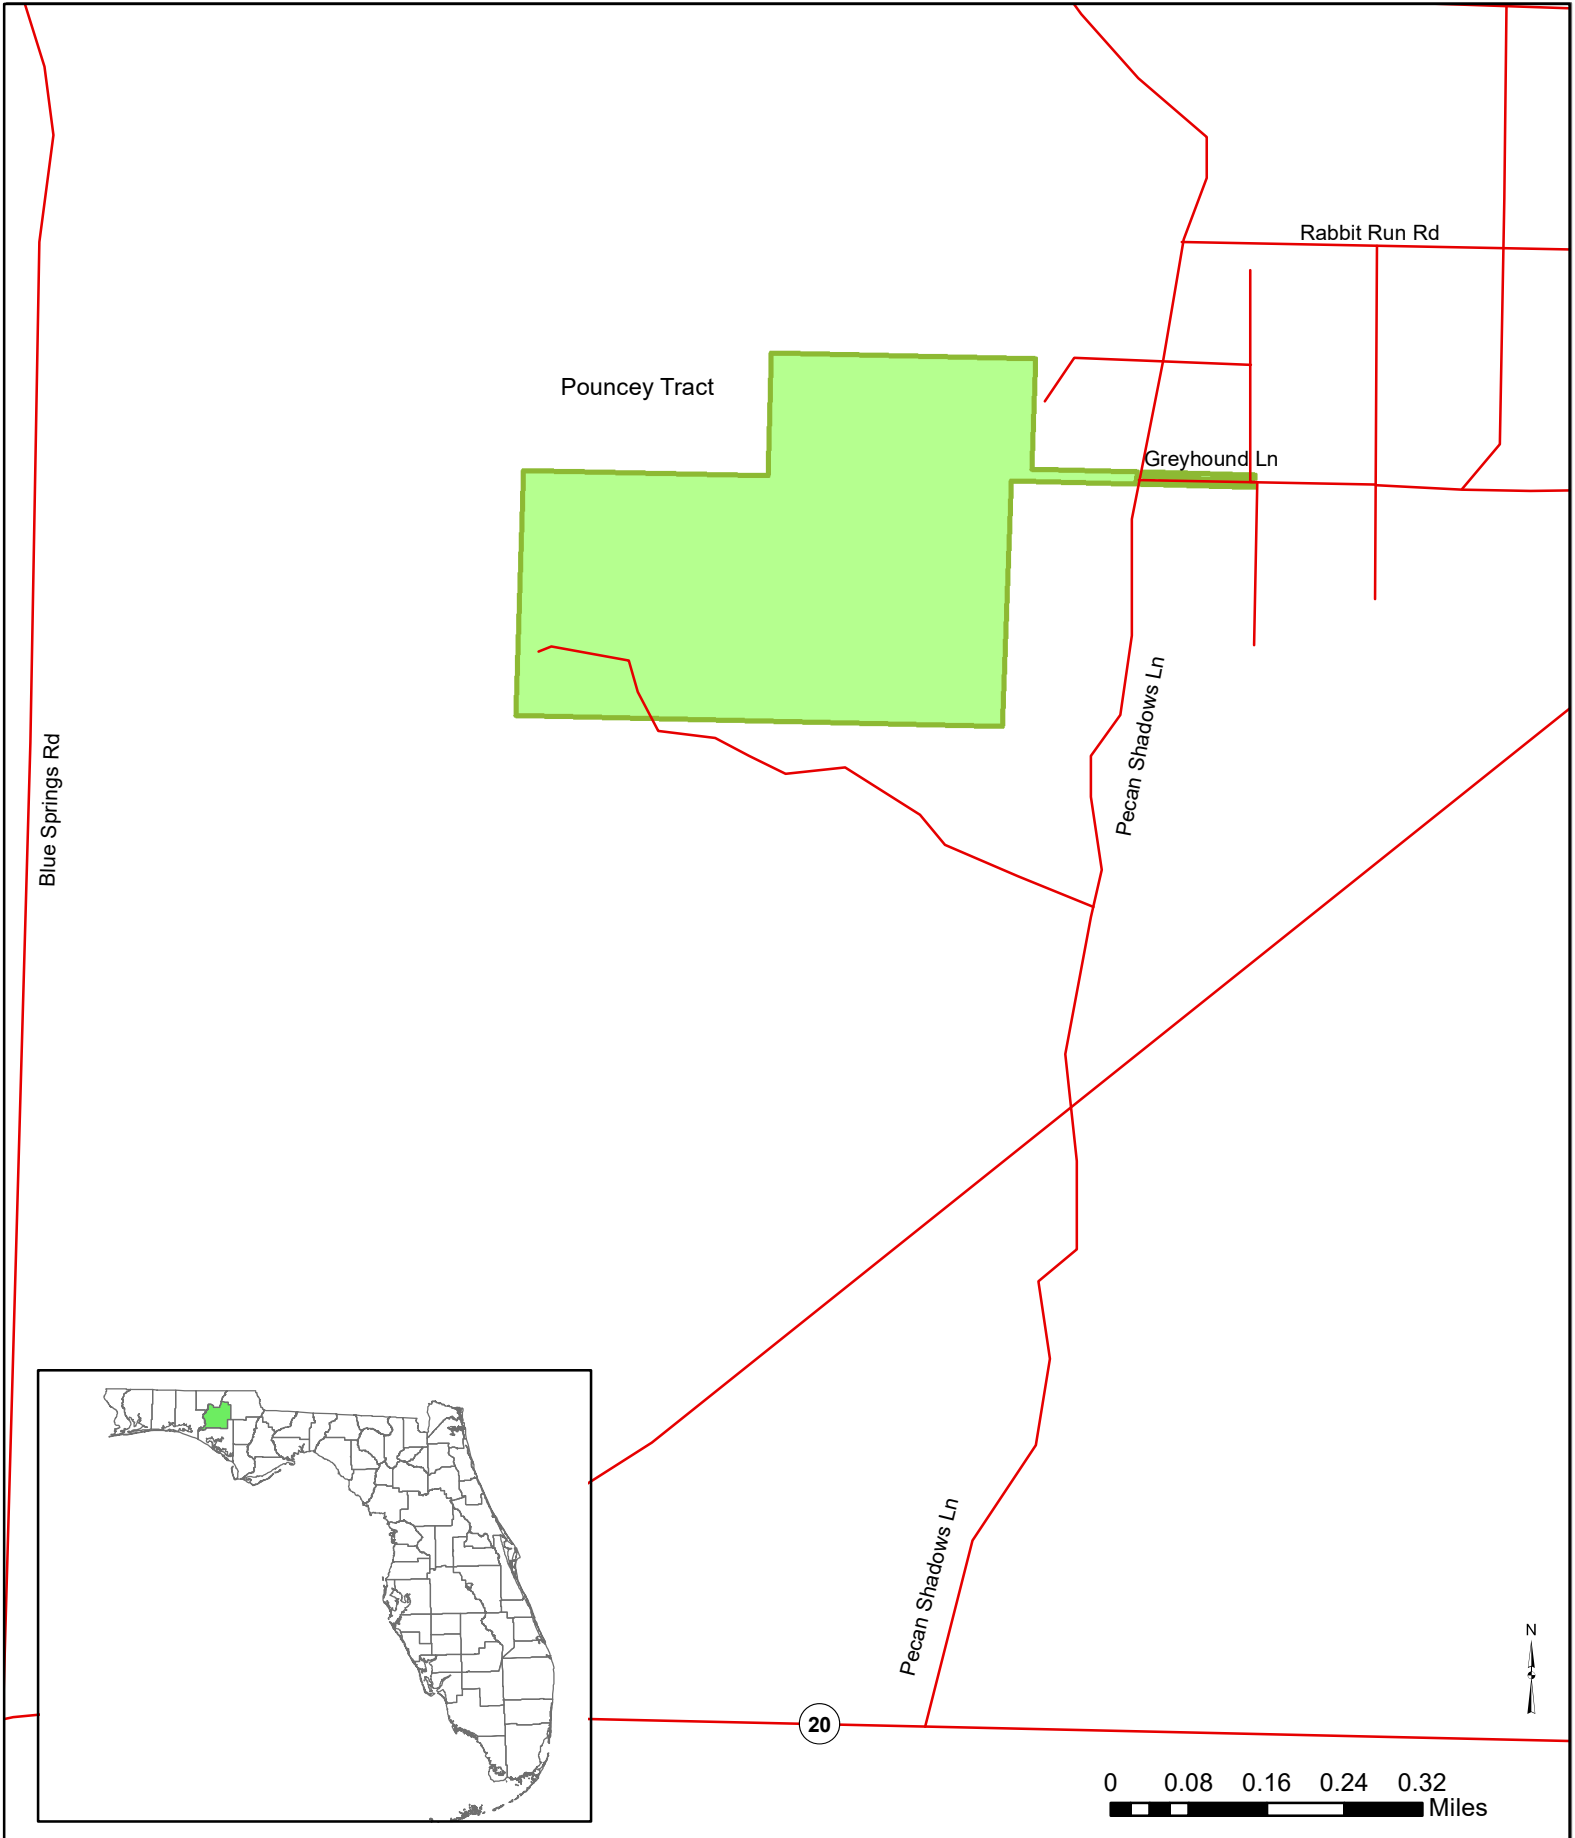

# Pouncey Tract, Washington County, FL

D.E. Billingsley  
Licensed Real Estate Broker  
Alabama/Florida/Georgia/Montana

Phone: (850) 510-3309  
Email: [DE@debillingsley.com](mailto:DE@debillingsley.com)  
[www.debillingsley.com](http://www.debillingsley.com)