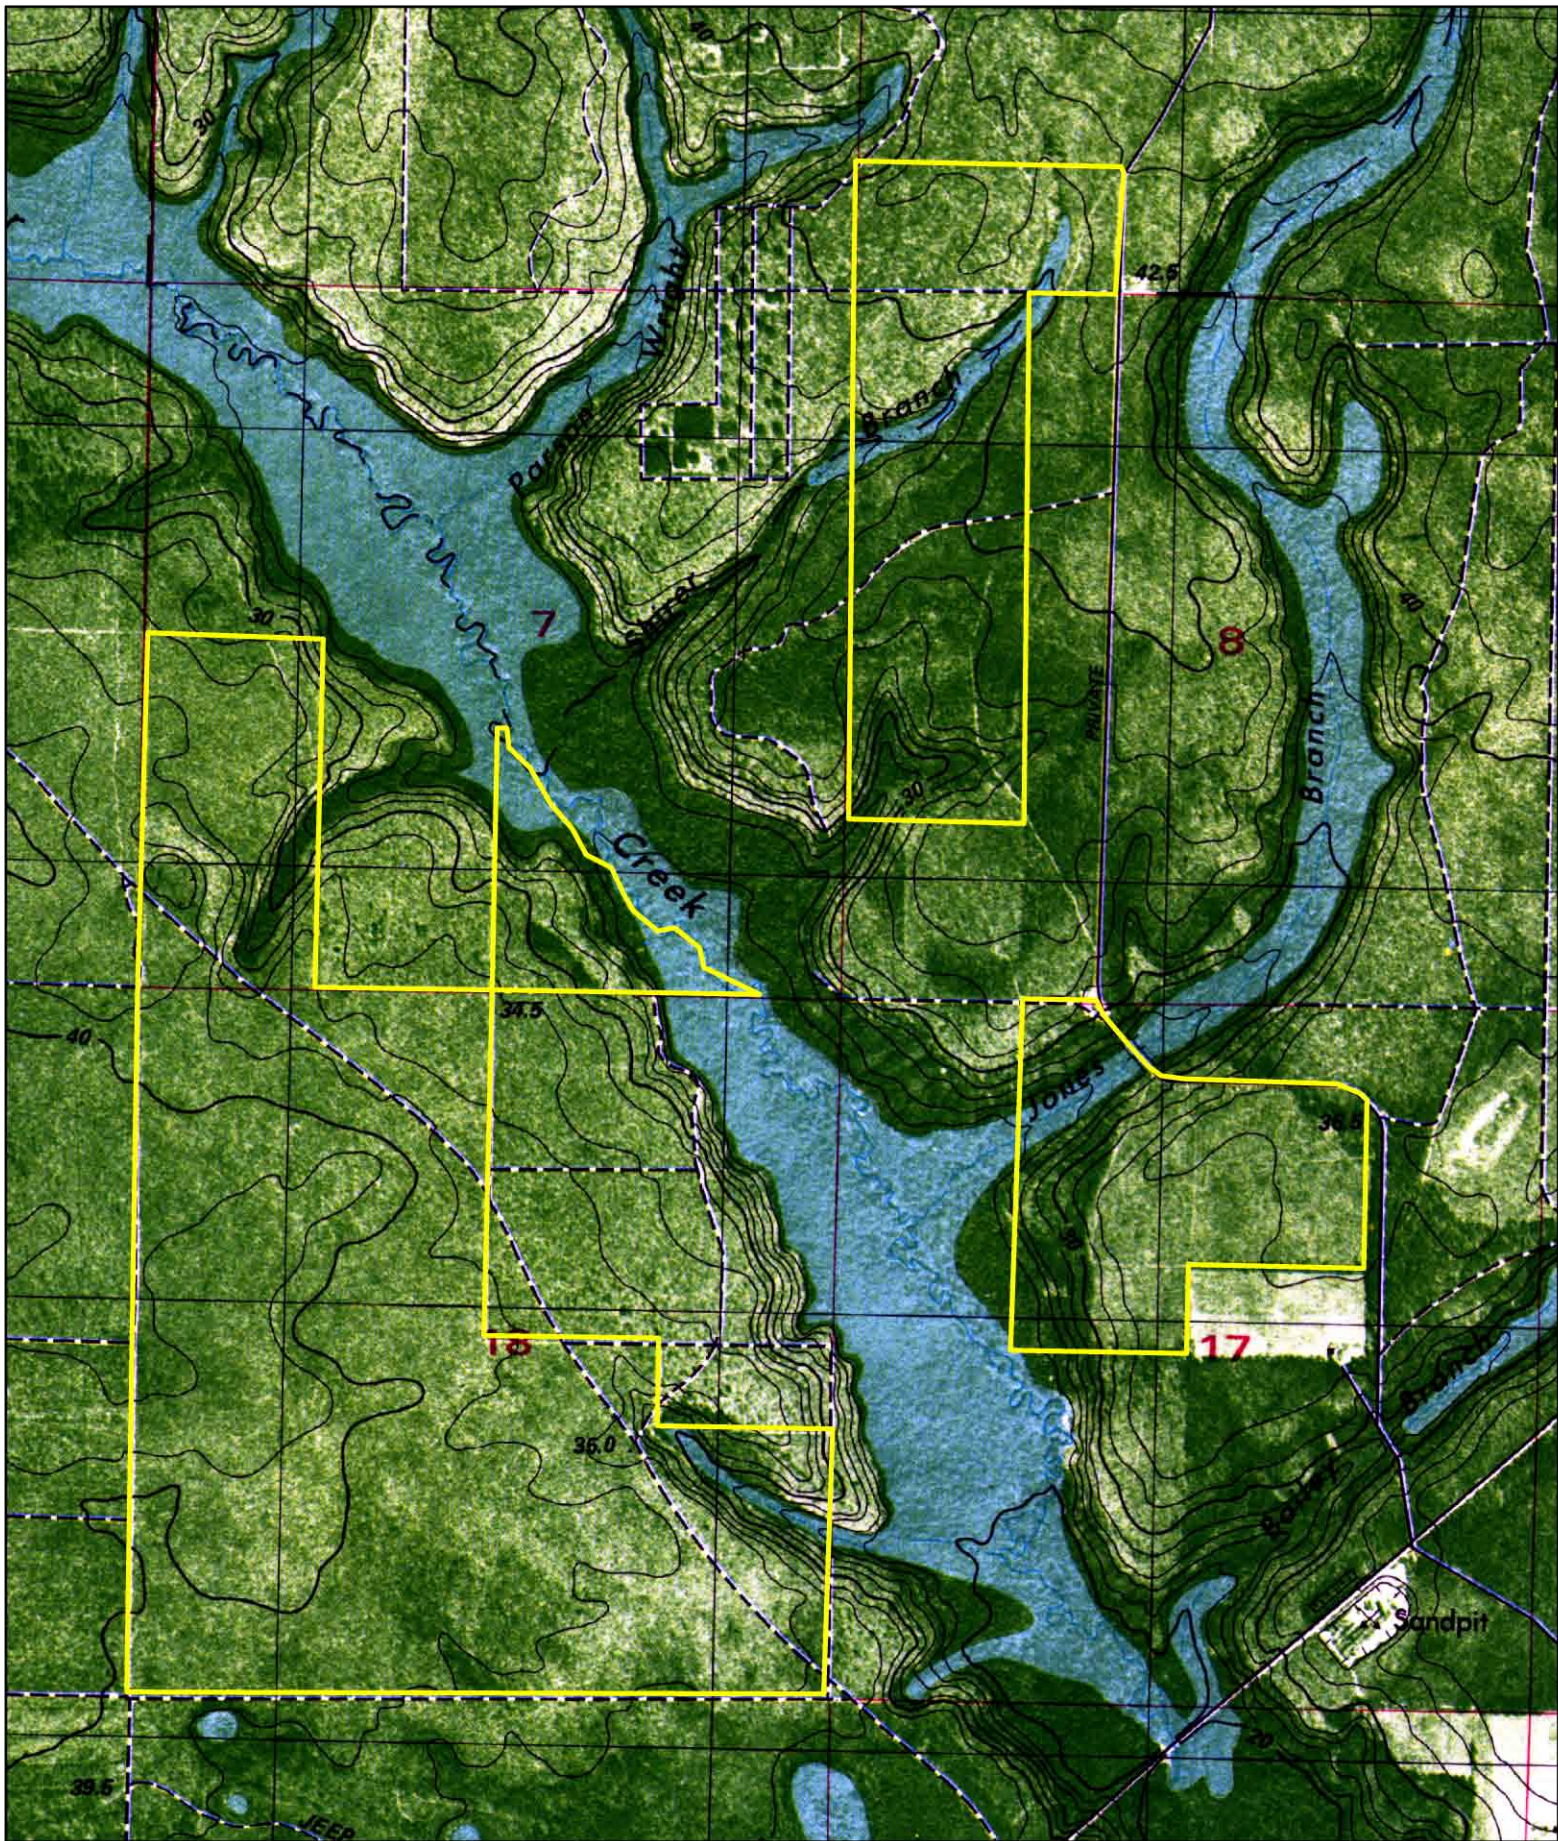

K-Train Timber Tract - Calhoun County, FL

D.E. Billingsley
[Licensed Real Estate Broker](#)
Alabama/Florida/Georgia/Montana

Phone: (850) 510-3309
Email: DE@debillingsley.com
www.debillingsley.com