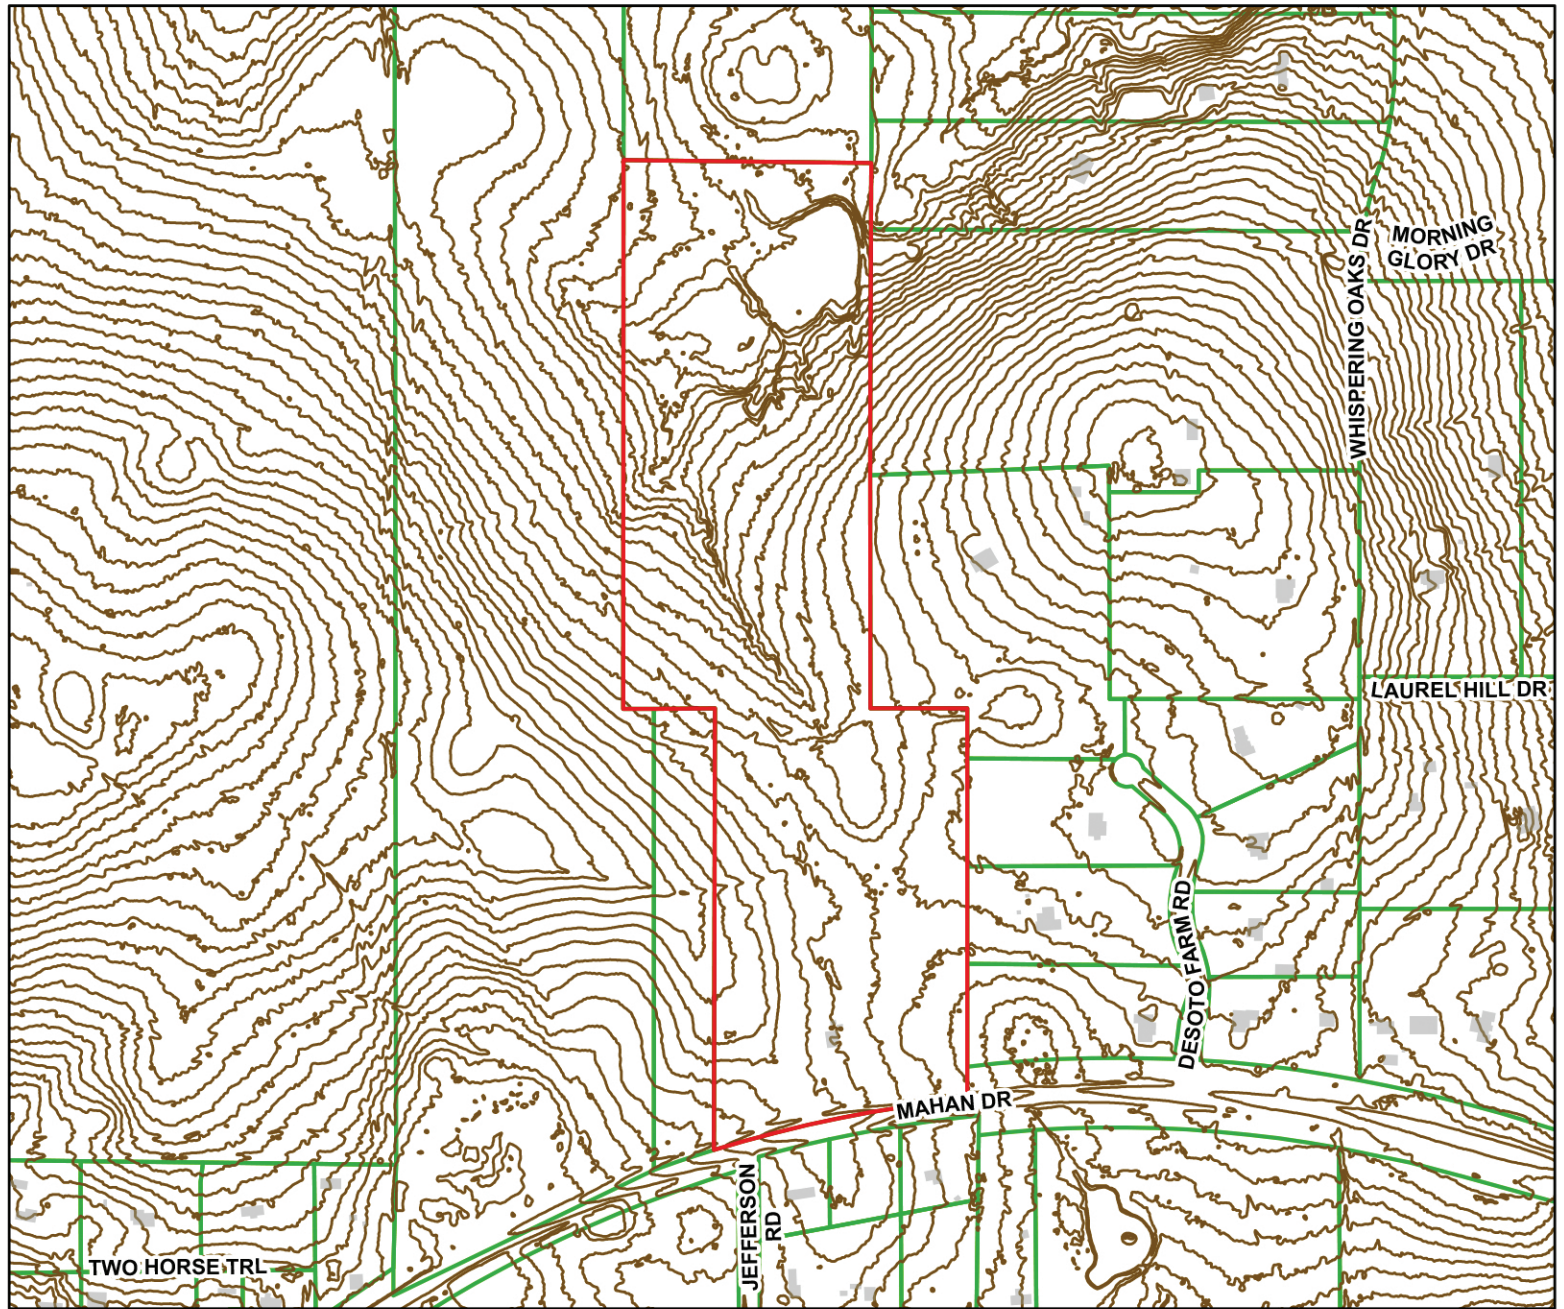

Wheeler Family Trust - 16-31-20-404-0000

1 inch = 550 feet

D.E. Billingsley
Licensed Real Estate Broker
Alabama/Florida/Georgia/Montana

Phone: (850) 510-3309
Email: DE@debillingsley.com
www.debillingsley.com