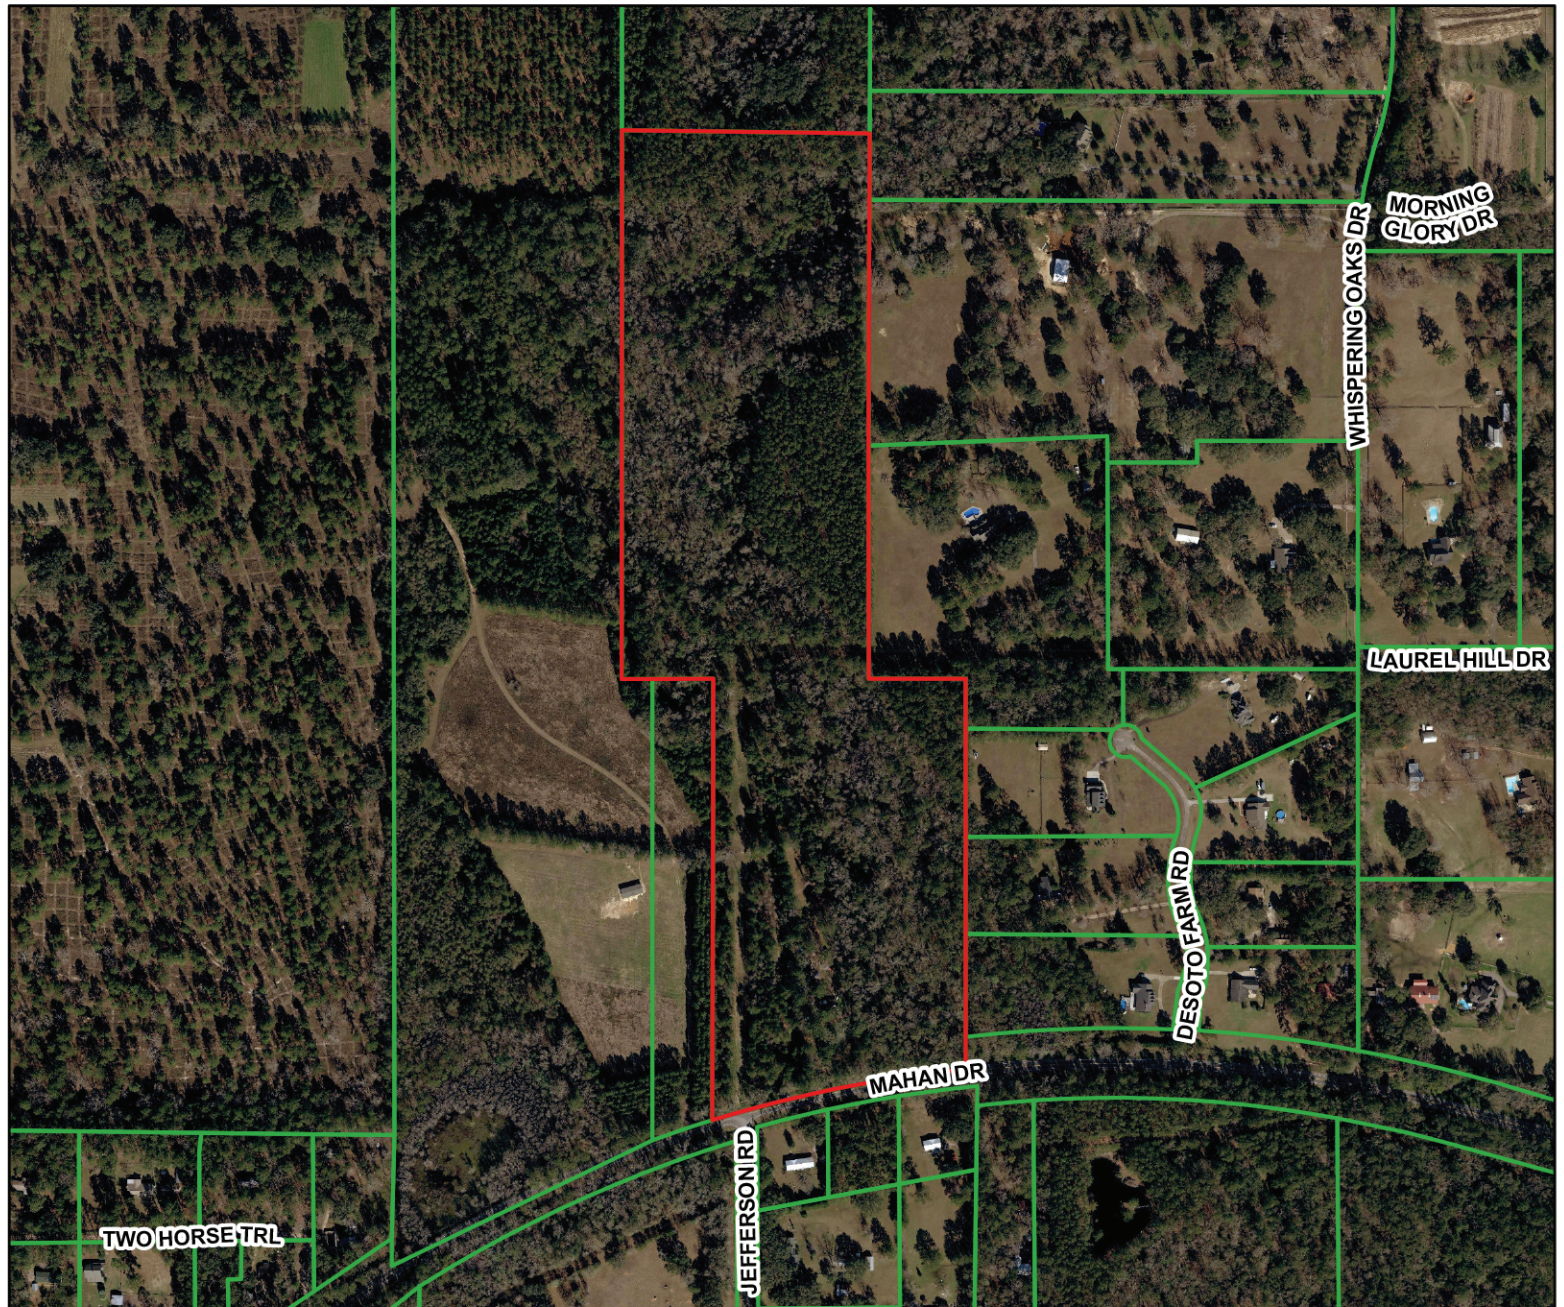

Wheeler Family Trust - 16-31-20-404-0000

Aerial Imagery Jan 2020

1 inch = 550 feet

D.E. Billingsley
Licensed Real Estate Broker
Alabama/Florida/Georgia/Montana

Phone: (850) 510-3309
Email: DE@debillingsley.com
www.debillingsley.com