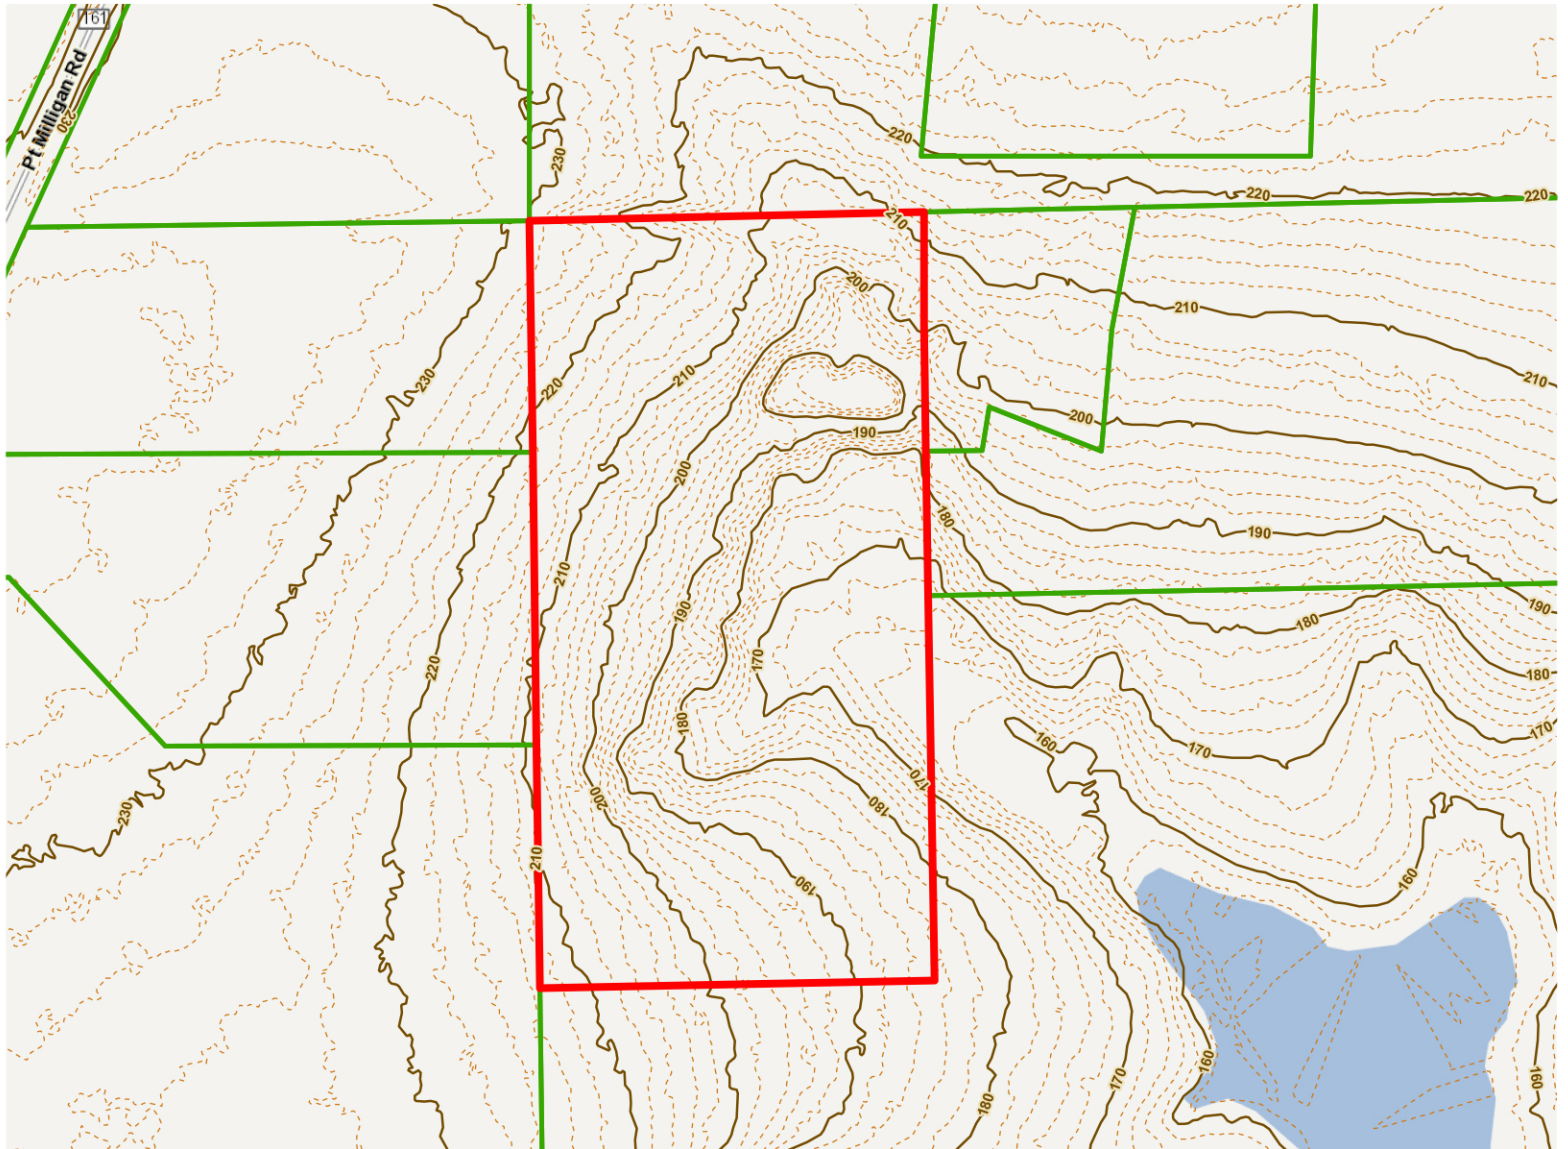

River Branch Farm - Gadsden County, FL

- Subject
- Parcels
- **ContourType**
- INDEX
- INTERMEDIATE

0 100 200 300 Feet

1 inch = 300 feet

D.E. Billingsley
Licensed Real Estate Broker
Alabama/Florida/Georgia/Montana

Phone: (850) 510-3309
Email: DE@debillingsley.com
www.debillingsley.com