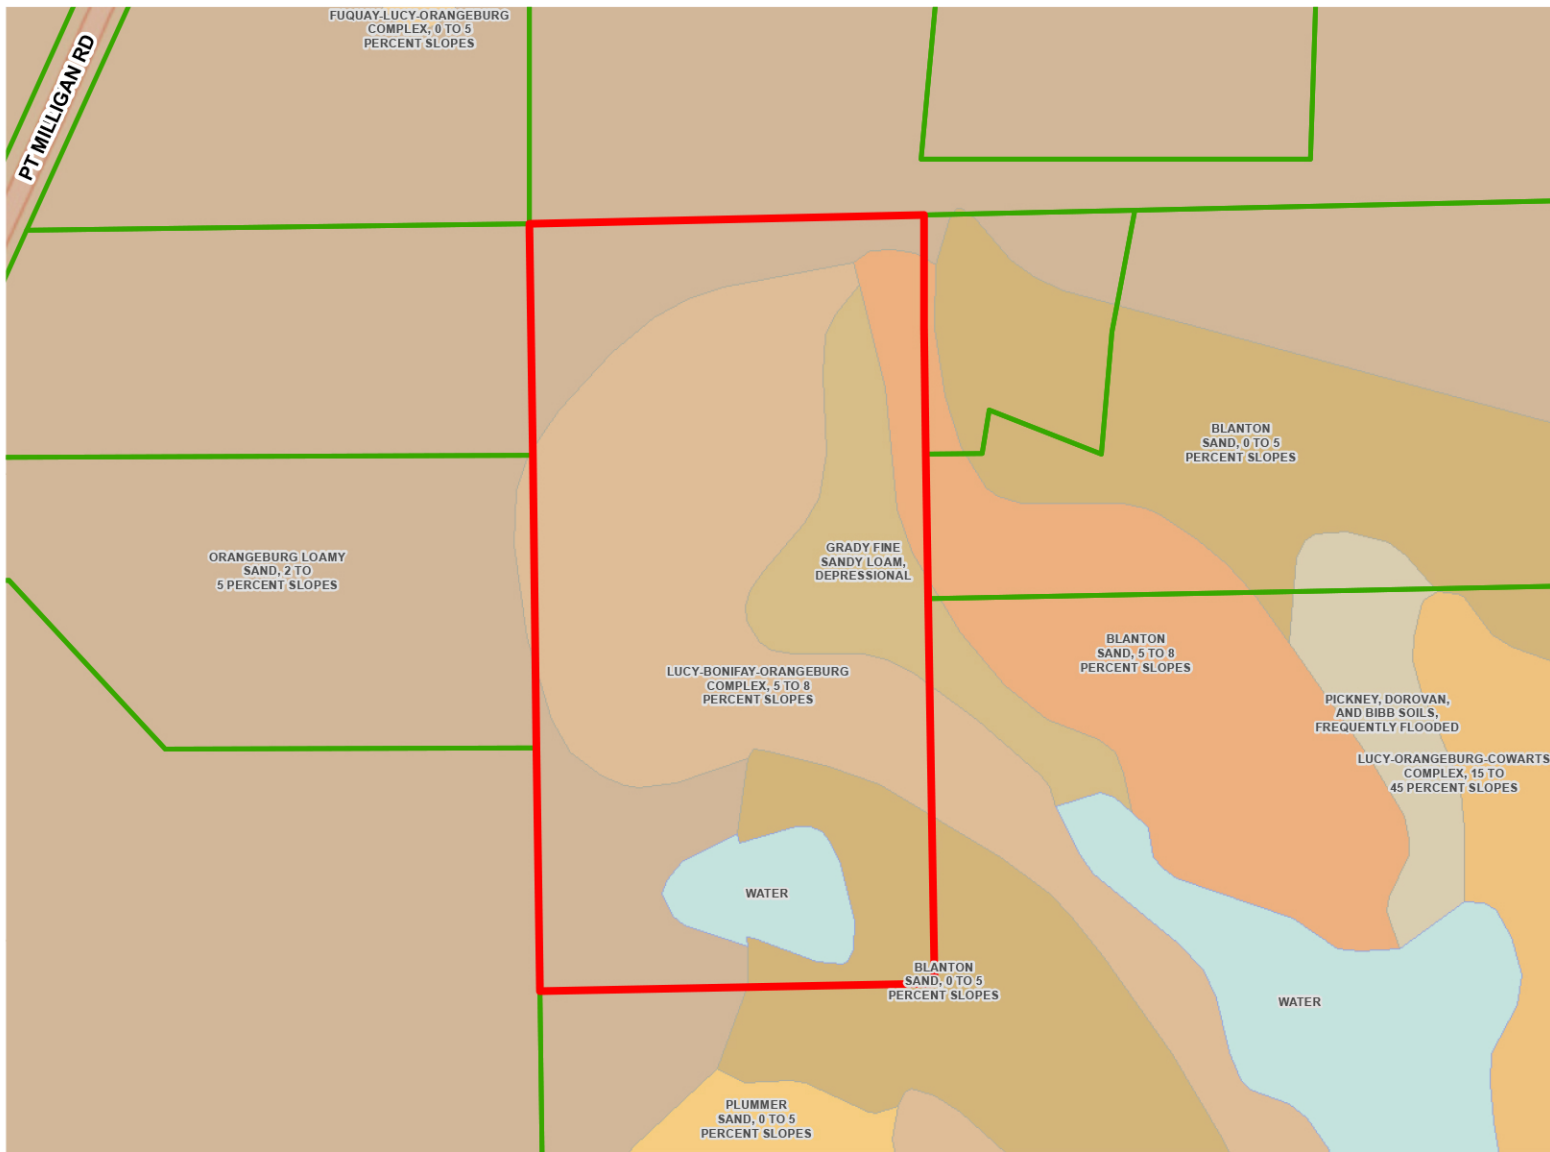

River Branch Farm - Gadsden County, FL

Subject
 Parcels

0 100 200 300 Feet

1 inch = 300 feet

D.E. Billingsley
Licensed Real Estate Broker
Alabama/Florida/Georgia/Montana

Phone: (850) 510-3309
Email: DE@debillingsley.com
www.debillingsley.com