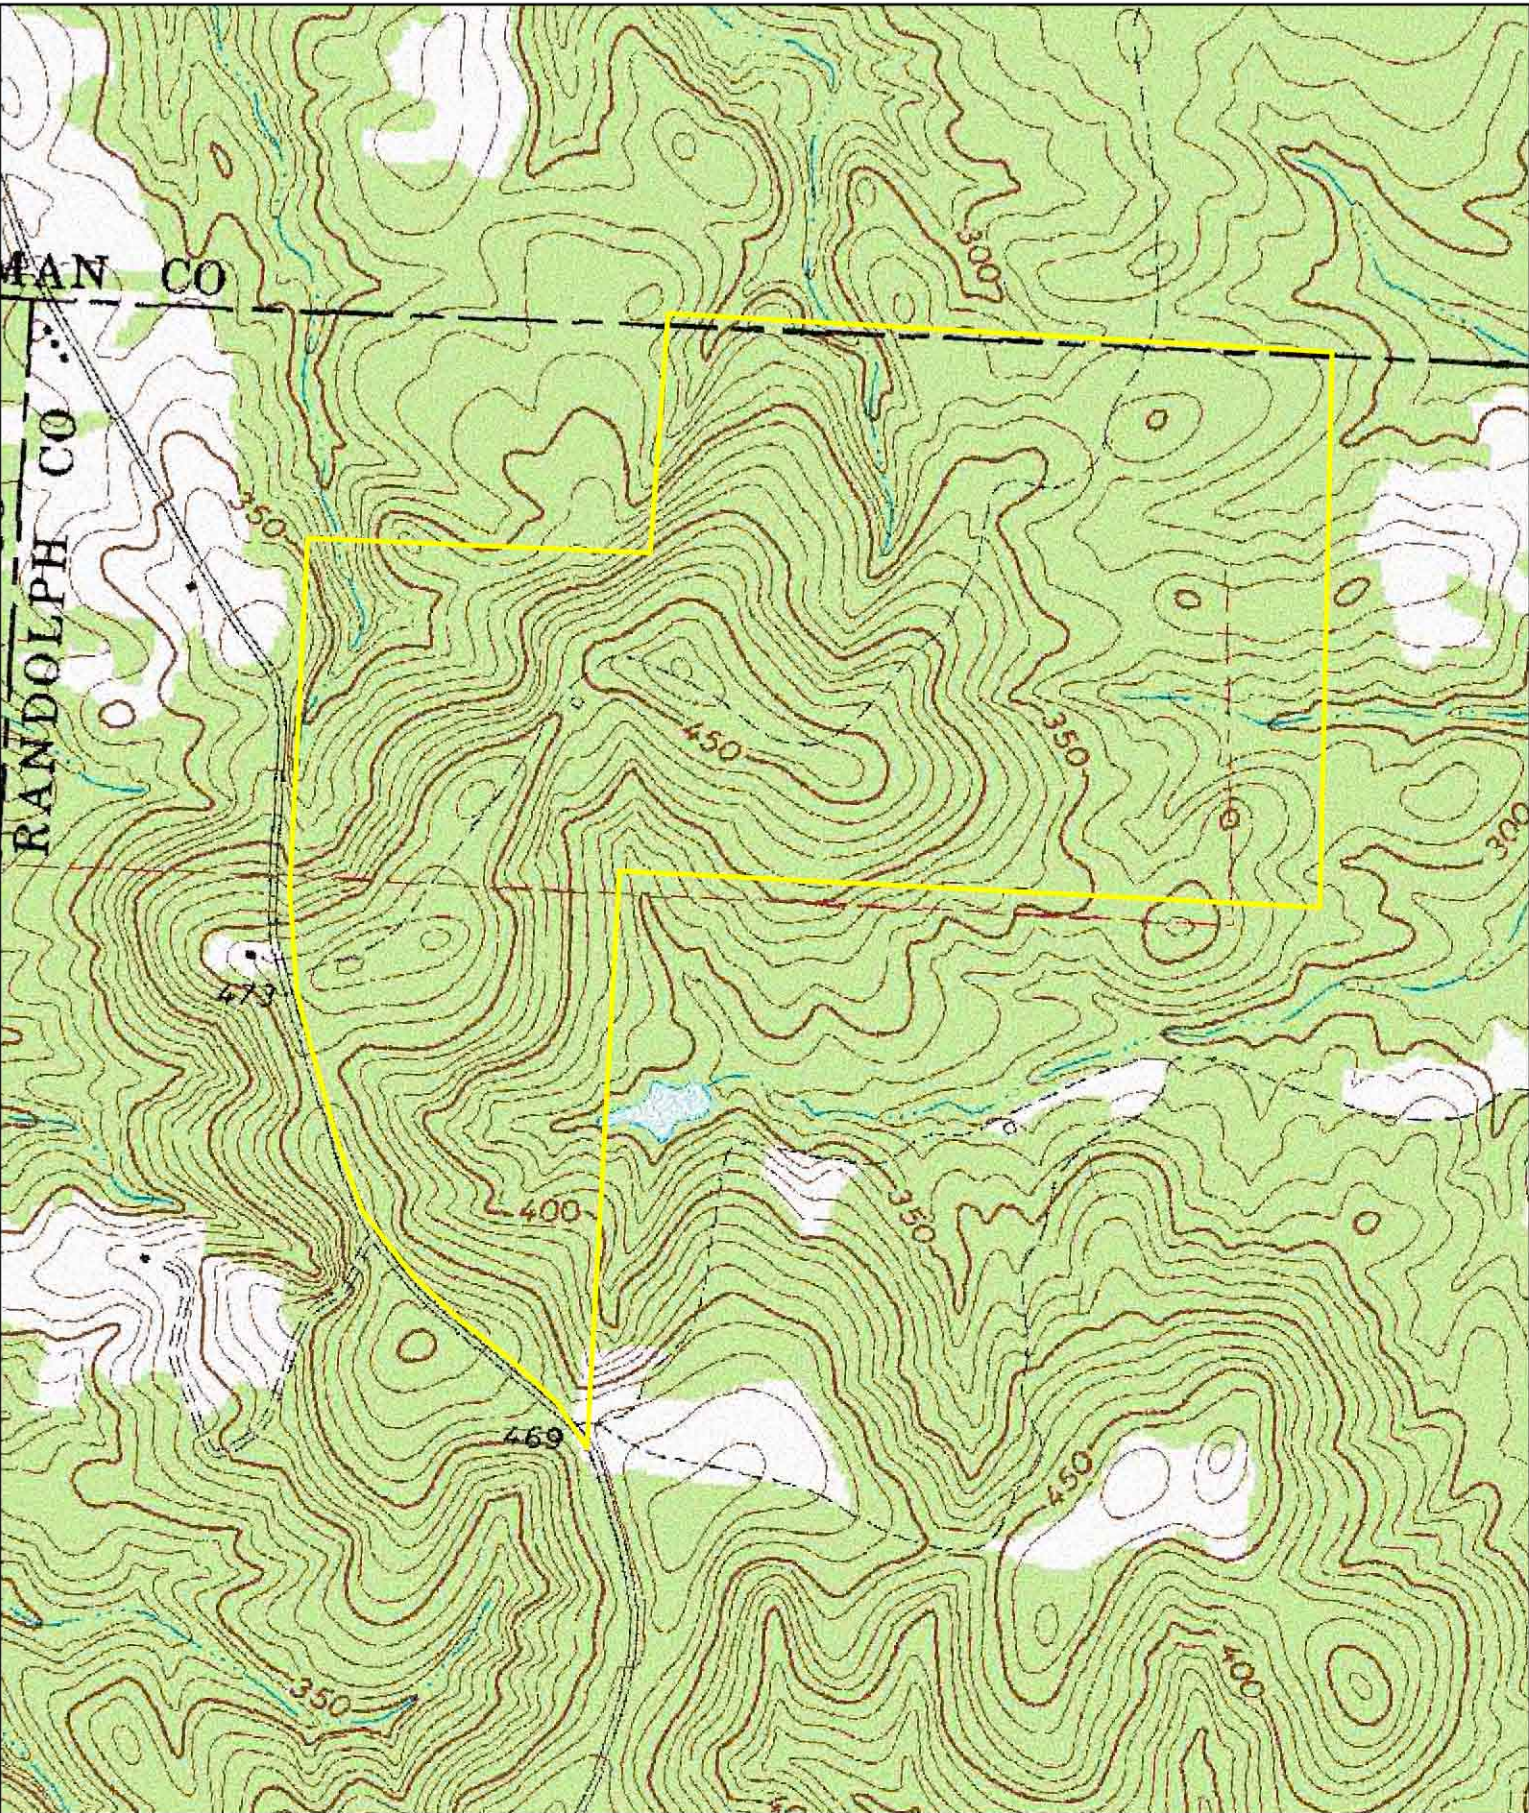

# High Hill Farm- Randolph County, GA

D.E. Billingsley  
Licensed Real Estate Broker  
Alabama/Florida/Georgia/Montana

Phone: (850) 510-3309  
Email: [DE@debillingsley.com](mailto:DE@debillingsley.com)  
[www.debillingsley.com](http://www.debillingsley.com)