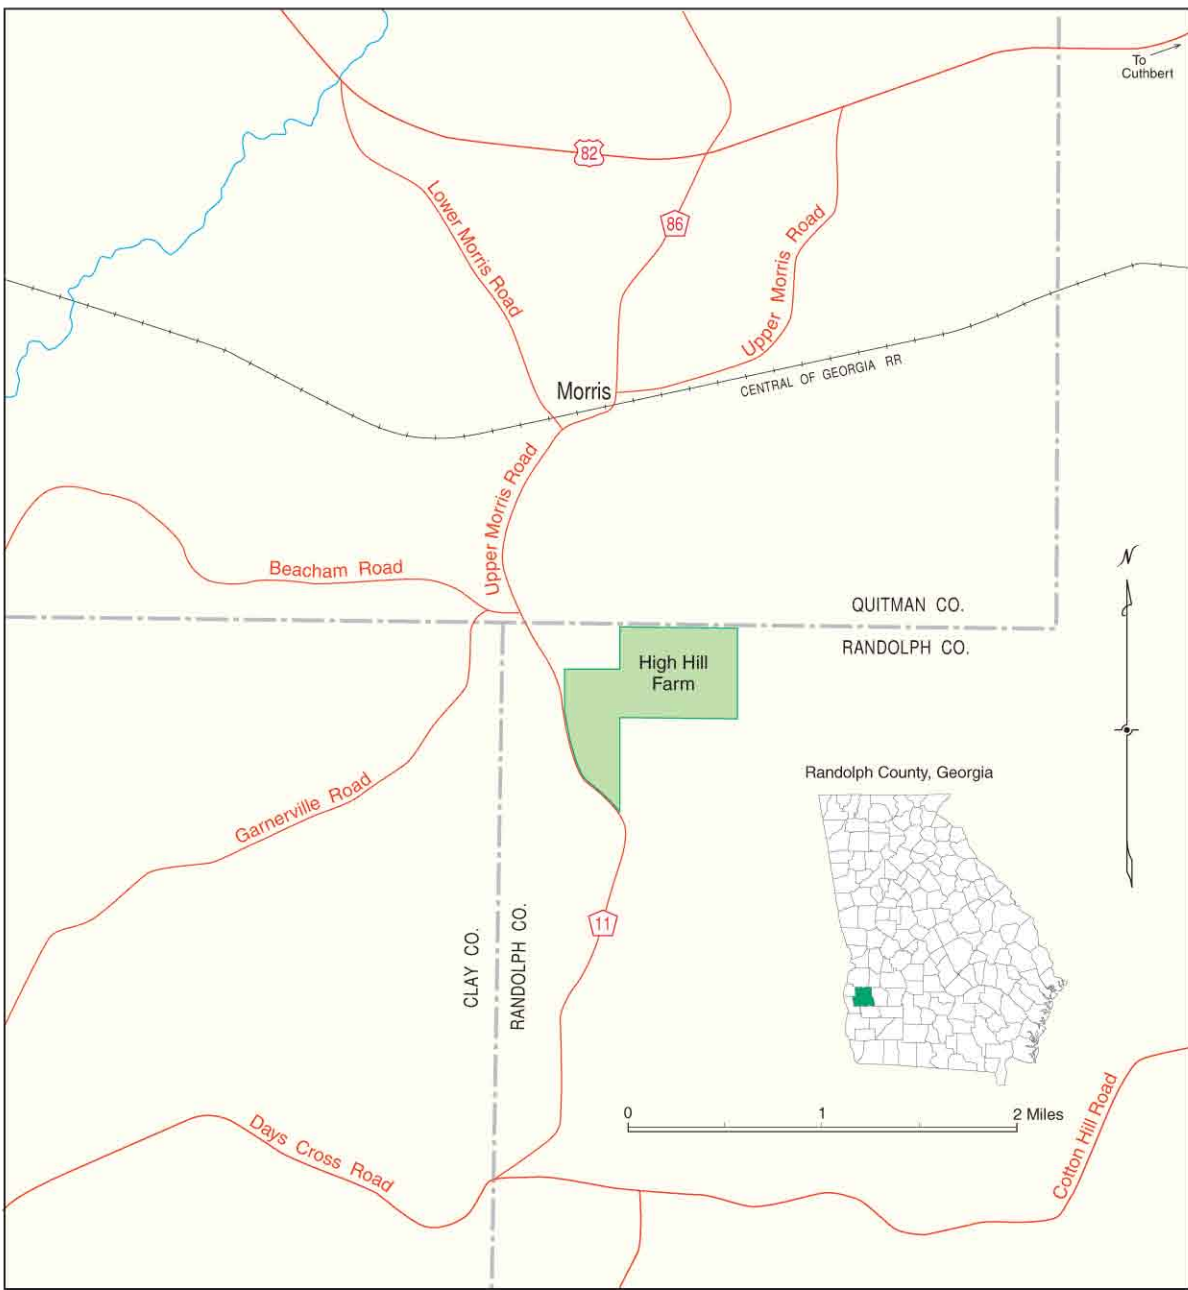

# High Hill Farm - Randolph County, Georgia

D.E. Billingsley  
Licensed Real Estate Broker  
Alabama/Florida/Georgia/Montana

Phone: (850) 510-3309  
Email: [DE@debillingsley.com](mailto:DE@debillingsley.com)  
[www.debillingsley.com](http://www.debillingsley.com)