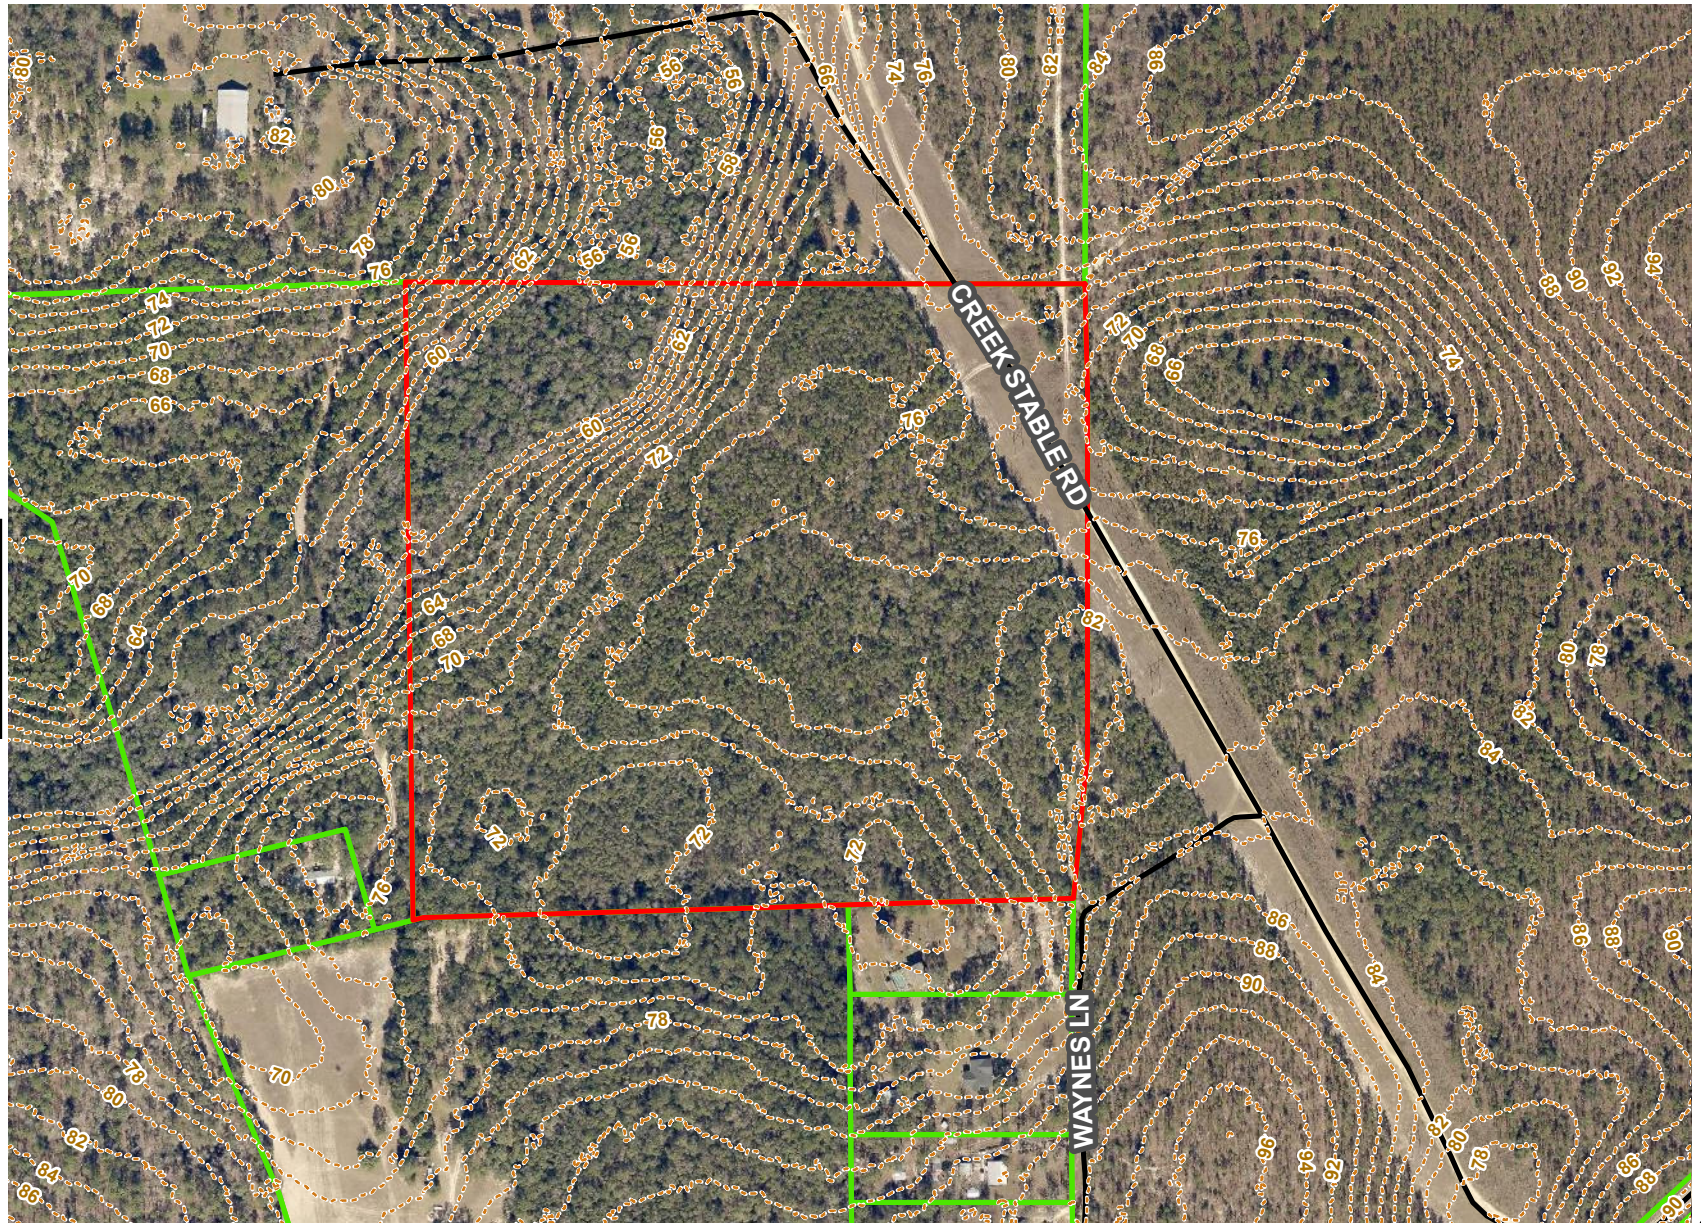

Carter Tract / Leon County, FL

- --- Contours - 2Ft
- Streets
- ▭ Project Parcel
- ▭ Parcels

Imagery 2016

1 inch = 400 feet

D.E. Billingsley
Licensed Real Estate Broker
Alabama/Florida/Georgia/Montana

Phone: (850) 510-3309
Email: DE@debillingsley.com
www.debillingsley.com